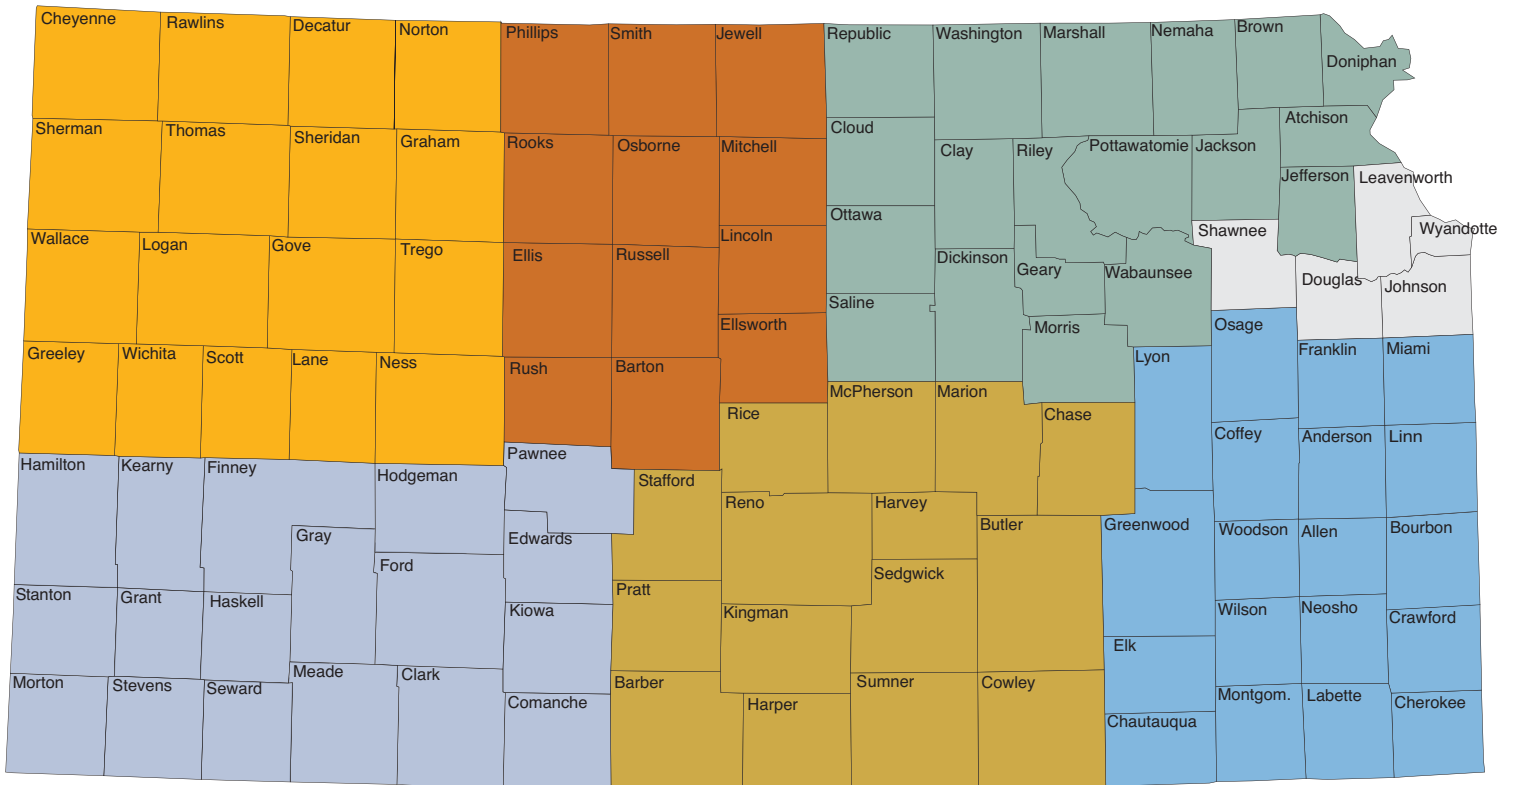

Commerce Business & Community Development Field Office Regions

Northwest Region	James Foster james.foster@ks.gov (785) 443-3002	
North Central Region	Dan Steffen dan.steffen@ks.gov (785) 217-3252	
Northeast Region	Lyle Peterson lyle.peterson@ks.gov (785) 633-8404	
East Central Region	Monica Brede monica.brede@ks.gov (785) 230-5954	
Southwest Region	Carol Meyer carol.meyer@ks.gov (620) 755-6738	
South Central Region	Renee Lippincott renee.lippincott@ks.gov (620) 204-0855	Bob Fettke robert.fettke@ks.gov (316) 655-7055
Southeast Region	Barbara Anderson barbara.anderson@ks.gov (620) 717-5713	Craig VanWey craig.vanwey@ks.gov (785) 633-8407