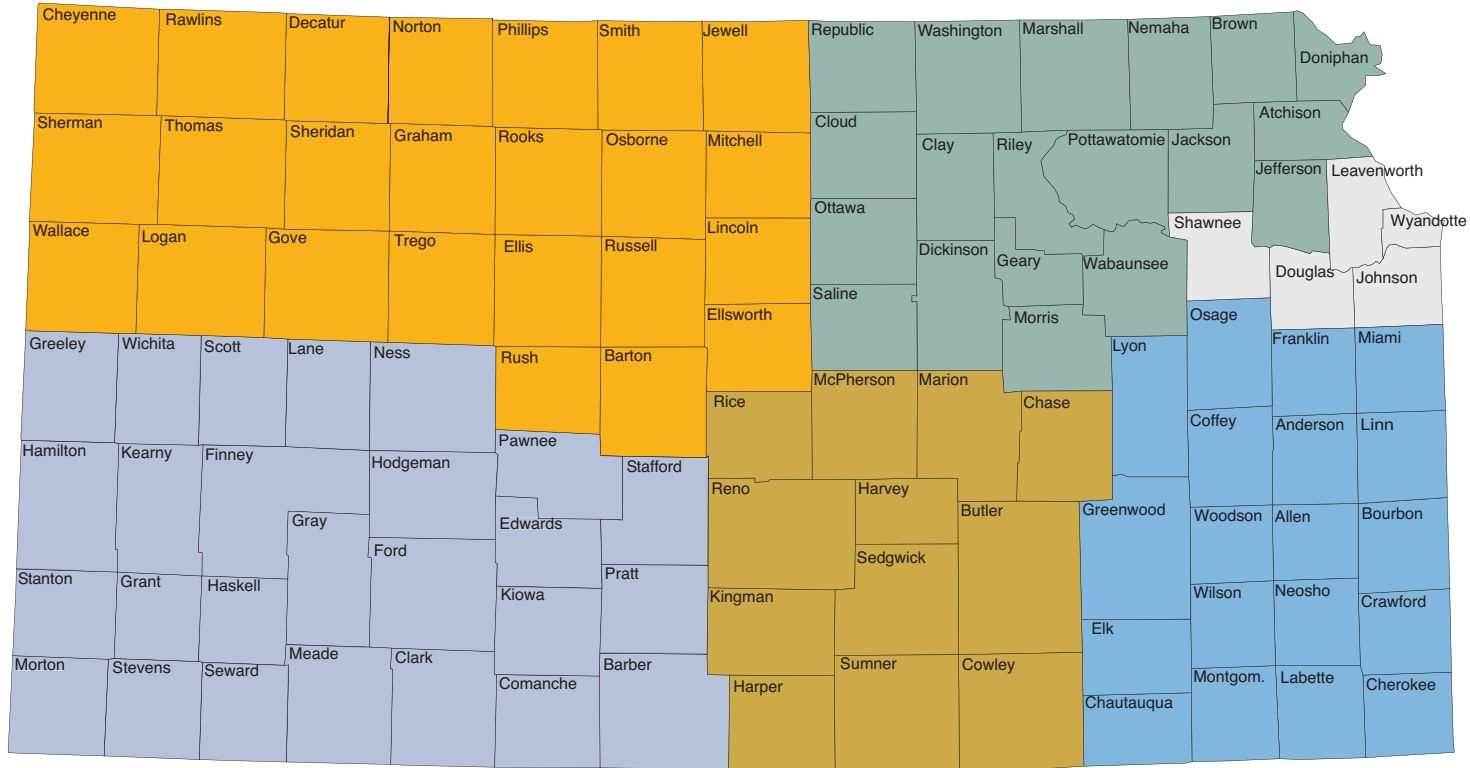

Commerce Business & Community Development Field Office Regions

Northwest Region

James Foster

jfooster@kansascommerce.com
(785) 443-3002

Dan Steffen

dsteffen@kansascommerce.com
(785) 217-3252

Northeast Region

Lyle Peterson

lpeterson@kansascommerce.com
(785) 633-8404

East Central Region

Susan NeuPoth Cadoret

scadoret@kansascommerce.com
(785) 296-7198

Southwest Region

Aaron Cannon

jcannon@kansascommerce.com
(620) 277-8006

Carol Meyer

cmeyer@kansascommerce.com
(620) 755-6738

South Central Region

Renee Lippincott

rlippincott@kansascommerce.com
(620) 204-0855

Bob Fetke

rfetke@kansascommerce.com
(316) 655-7055

Southeast Region

Barbara Anderson

banderson@kansascommerce.com
(620) 717-5713

Craig VanWey

cvanwey@kansascommerce.com
(785) 633-8407