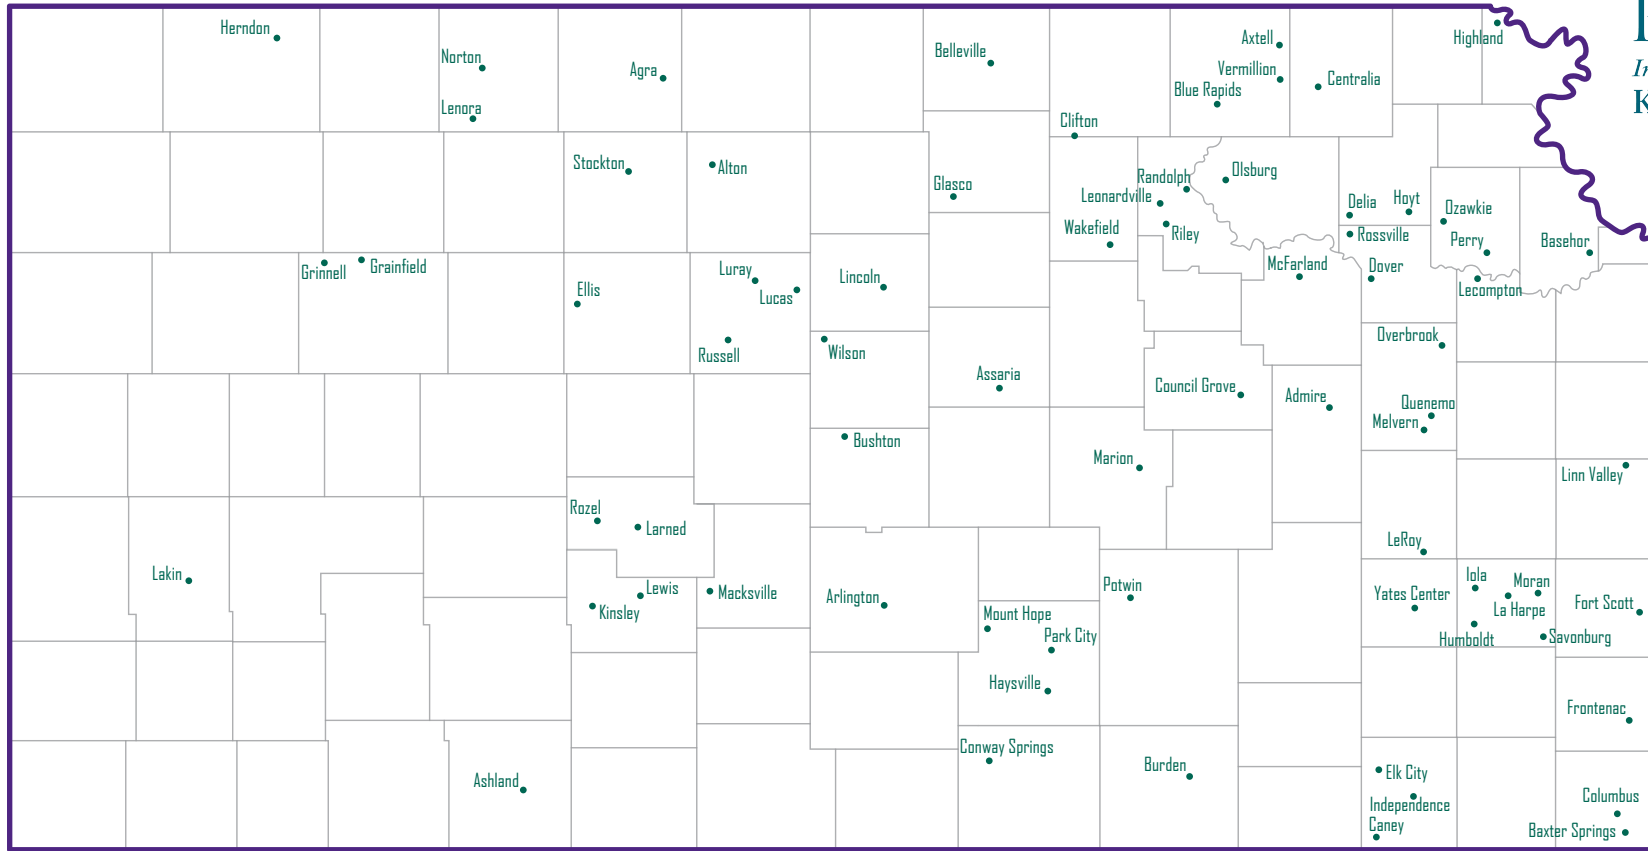

Kansas PRIDE Community Map as of August 19, 2019

Communities are added on a regular basis as they enroll. If your community should be listed, but isn't, contact us at PRIDE@ksu.edu.